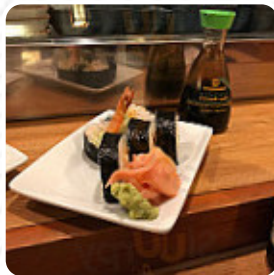

The **menu of Teppay Japanese** from Houston includes 19 meals. On average, **meals or drinks on [the menu](#)** cost about $11.1. The categories can be viewed on the menu below.