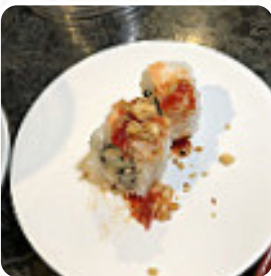

The place from Camas offers **18** different dishes and drinks on [the menu](#) at an average $6.7.