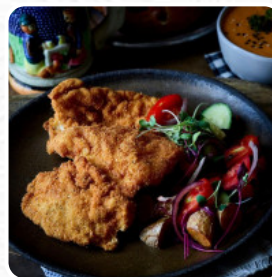

Here you can find the [menu](#) of **Framebar** in Madison Heights. At the moment, there are **19** courses and drinks on the food list. You can inquire about *changing offers* via phone.