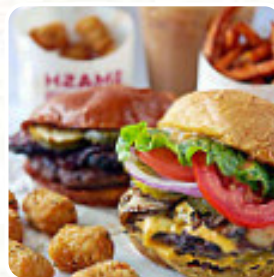

The restaurant from Paramus offers **19** different menus and drinks on [the menu](#) at an average price of $8.2.