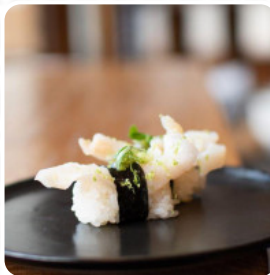

A comprehensive [menu](#) of Bamboo [Sushi](#) Lake Oswego from Lake Oswego covering all 19 courses and drinks can be found here on the card. For **changing offers**, please get in touch via phone or use the contact details provided on the website.