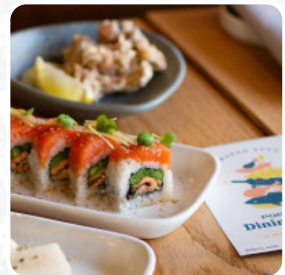

Bamboo Sushi Lake Oswego Menu

<https://menulist.menu>

380 1st StOR 97034, Lake Oswego, United States

+15033876565 - <https://bamboosushi.com/restaurant/lake-oswego/>

A comprehensive [menu](#) of Bamboo [Sushi](#) Lake Oswego from Lake Oswego covering all 19 courses and drinks can be found here on the card. For **changing offers**, please get in touch via phone or use the contact details provided on the website.