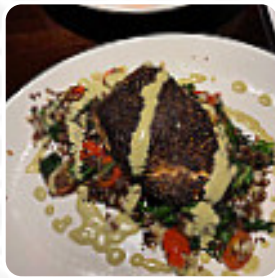

On this site, you can find the **complete [menu](#)** of **Yard House** from King of Prussia. Currently, there are **19** courses and drinks available. For *seasonal or weekly deals*, please contact the restaurant owner directly. You can also contact them through their website.