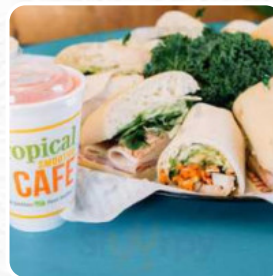

Tropical Smoothie Cafe Menu

<https://menulist.menu>

1790 Tiffin Ave, 45840, Findlay, US, United States

+14194225500 - <https://locations.tropicalsmoothiecafe.com/oh/findlay/1790-tiffin-avenue>

The restaurant from Findlay offers **19** different dishes and drinks on [the card](#) at an average price of \$6.5.

Tropical Smoothie Cafe Menu

Wraps

VEGGIE WRAP

Cocktails

MOJITO

Signature Dishes

THREE CHEESE CHICKEN QUESADILLA \$5.8

Featured Items

SANTA FE CHICKEN QUESADILLA \$6.9

Tropical Treats

PEANUT BUTTER CUP SMOOTHIE \$6.5

Condiments And Sauces

HUMMUS

Balanced Fusions

CHIA BANANA BOOST SMOOTHIE \$6.9

Drinks

Tropical Smoothie Cafe

1790 Tiffin Ave, 45840, Findlay,
US, United States

Opening Hours:

Monday 07:00 -21:00
Tuesday 07:00 -21:00
Wednesday 07:00 -21:00
Thursday 07:00 -21:00
Friday 07:00 -21:00
Saturday 08:00 -21:00
Sunday 09:00 -21:00