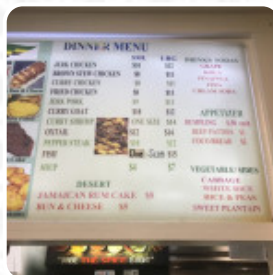

The Mayne Dish Menu

<https://menulist.menu>

2202 Kirkwood Hwy, Wilmington, DE 19805, USA, United States
 +13029941607 - <http://www.themaynedish.com/>

Outstanding food and for a cheap p

Bianca Blessed

★★★★★

My goto place for oxtail and macarc

\$

★★★★★

Already one of my favorite Jamaica

Lulu Brown

The Card of The Mayne Dish from Wilmington includes about **19** different menus and drinks. On average, you pay for a dish / drink about \$5.9.

The Mayne Dish Menu

Entrées

BEEF PATTIES \$2.6

Meat Dishes

JERK PORK \$12.6

Drinks

DG KOLA \$2.5

Manhattan Specials

The Mayne Dish Menu

The Mayne Dish

2202 Kirkwood Hwy, Wilmington,
DE 19805, USA, United States

Opening Hours:

Monday 11:00 -19:00
Tuesday 11:00 -19:00
Wednesday 11:00 -19:00
Thursday 11:00 -19:00
Friday 11:00 -19:00
Saturday 11:00 -19:00