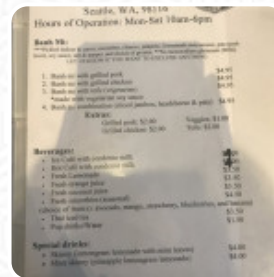

Oh's Sandwiches Menu

<https://menulist.menu>

3217 California Ave SW Unit A, Seattle, WA 98116, USA, United States
 +12064203692 - <https://www.instagram.com/ohssandwiches/>

The Card of Oh's Sandwiches from Seattle contains about 19 different meals and drinks. On average, you pay for a dish / drink about \$5.2.

Drinks

SODAS

SMOOTHIES \$5.5

FRESH COCONUT JUICE \$5.0

These Types Of Dishes Are Being Served

MEAT

PANINI

CHICKEN