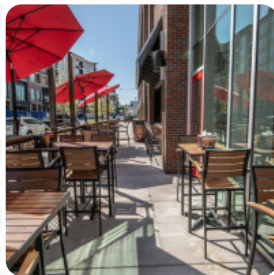

A comprehensive [menu](#) of M.L.rose Craft Beer Burgers Capitol View from Nashville-Davidson metropolitan government (balance) covering all 18 meals and drinks can be found here on the card. For **changing offers**, please get in touch via phone or use the contact details provided on the website.