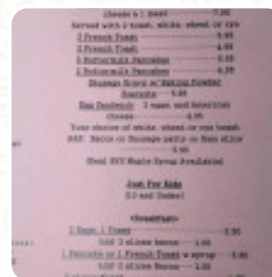

# ***The Dresden Plate, Dekalb Jct Ny 315-302-4075*** ***Menu***

<https://menulist.menu>

4342 US Highway 11, De Kalb Junction, USA, United States  
 (+1)3153024075

On this site, you can find the **complete menu** of **The Dresden Plate, Dekalb Jct Ny 315-302-4075** from De Kalb Junction. Currently, there are **19** menus and drinks available. For **changing offers**, please contact the owner of the restaurant directly. You can also contact them through their website.

# ***The Dresden Plate, Dekalb Jct Ny 315-302-4***