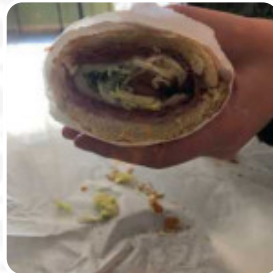

Sandwiches	
St. Bernard - turkey & Swiss	$8.99/13.99
Shredog - roast beef & provolone	$7.99/12.99
Great Dane - pork & umami	$8.99/13.99
Malinois - roast beef & provolone	$9.99/14.99
The Big Dog - juicy prime rib & provolone	$13.99/18.99
Mastiff - pepperoni, salami, capicola & provolone	$10.99/15.99
Callie - bacon, lettuce & tomato	$5.99/8.99
Aussie - chicken salad & provolone	$9.99/14.99
Newfoundland - ham & american	$8.99/13.99
Hyacinth - chicken salad & Swiss	$9.99/14.99
Vegetarian Sandwiches	
Harvest - chicken & Swiss	$9.99/14.99

On this site, you can find the **complete menu** of **Big Dog Deli** from **Broomfield**. Currently, there are **19** courses and drinks available. For *changing offers*, please contact the owner of the restaurant directly. You can also contact them through their website.