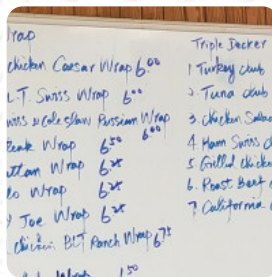

Here you can find the [menu](#) of **Super Coffee Shop** in Waldwick. At the moment, there are 19 dishes and drinks on the food list. You can inquire about **seasonal or weekly deals** via phone.