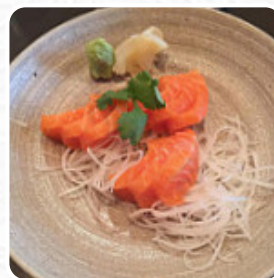

The restaurant from Fort Lauderdale offers **19** different meals and drinks on [the menu](#) at an average $12.8.