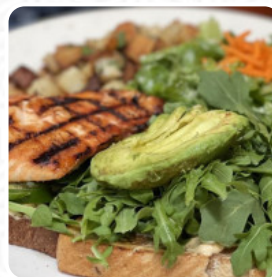

On this webpage, you can find the **complete [menu](#) of Crepevine** from Palo Alto. Currently, there are **19** meals and drinks up for grabs. For *changing offers*, please contact the owner of the restaurant directly. You can also contact them through their website.