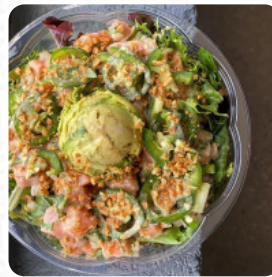

The menu of Pokemoto from [West Hartford](#) includes **19** dishes. On average, **dishes or drinks on the menu** cost about $9.6. The categories can be viewed on the menu below.