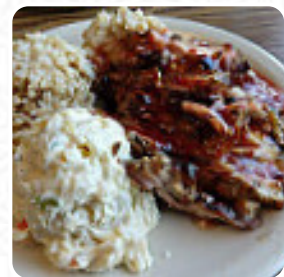

The restaurant from [Bend](#) offers **19** different meals and drinks on [the menu](#) at an average price of $8.5.