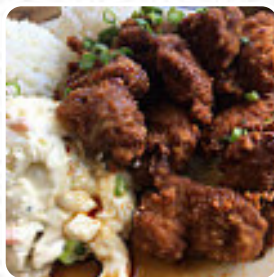

The restaurant from [Bend](#) offers **19** different meals and drinks on [the menu](#) at an average price of $8.5.