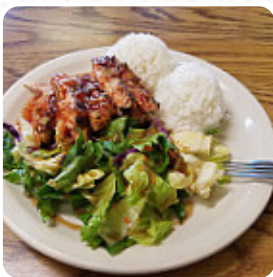

The restaurant from [Bend](#) offers **19** different meals and drinks on [the menu](#) at an average price of $8.5.