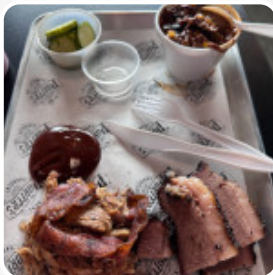

Porter's Real Barbecue Menu

<https://menulist.menu>

1092 George Washington Way, Richland, United States Of America

<https://portersrealbbq.com/>

On this website, you can find the *complete* [menu](#) of Porter's Real Barbecue from Richland. Currently, there are **18** meals and drinks available. For **seasonal or weekly deals**, please contact the restaurant owner directly. You can also contact them through their website.

PULLED PORK

American Food

MAC AND CHEESE

Beverages

SWEET TEA

Hot Drinks

TEA

Side Dishes