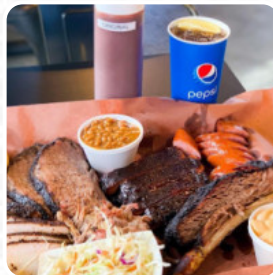

Porter's Real Barbecue Menu

<https://menulist.menu>

1092 George Washington Way, Richland, United States Of America

<https://portersrealbbq.com/>

On this website, you can find the *complete* [menu](#) of Porter's Real Barbecue from Richland. Currently, there are **18** meals and drinks available. For **seasonal or weekly deals**, please contact the restaurant owner directly. You can also contact them through their website.

PULLED PORK

American Food

MAC AND CHEESE

Beverages

SWEET TEA

Hot Drinks

TEA

Side Dishes