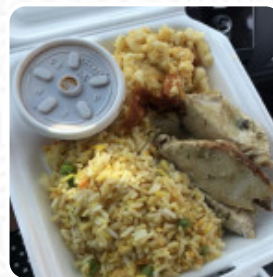

Here you can find the [menu](#) of **Sweet Hand Kathy's** in Miami. At the moment, there are **18** menus and drinks on the card. You can inquire about *seasonal or weekly deals* via phone.