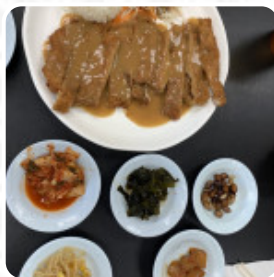

The Card of Bonga [?] [?] [?] [?] [?] from **Centreville** contains about **18** different menus and drinks. On average, you pay for a dish / drink about $10.3.