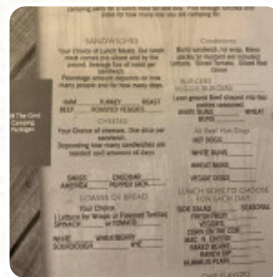

Here you can find the [menu](#) of Jo Del's in CLE ELUM. At the moment, there are **18** courses and drinks on the menu. You can inquire about *changing offers* via phone.