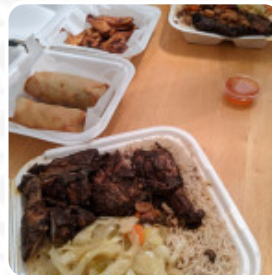

The restaurant from Milwaukee offers **18 different menus and drinks** on [the card](#) at an average $10.9.