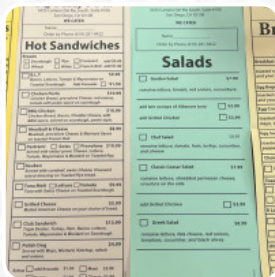

## Big Daddy's Deli Menu

<https://menulist.menu>

3435 Camino Del Rio S 106, 92108, San Diego, US, S San Diego, United States  
+16192819422

A complete [menu](https://menulist.menu) of Big Daddy's Deli from S San Diego covering all 18 meals and drinks can be found here on the card. For changing offers, please get in touch via phone or use the contact details provided on the website.

# ***Big Daddy's Deli Menu***

## ***These Types Of Dishes Are Being Served***

PANINI

CHICKEN

SOUP

TURKEY