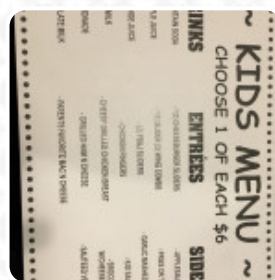

Old Ellsworth Brewing Company Menu

<https://menulist.menu>

22005 S Ellsworth Rd, 85142, Queen Creek, US, United States
(+1)4809352796 - <http://www.oldebc.com/>

On this website, you can find the **complete menu** of Old Ellsworth Brewing Company from [Queen Creek](#). Currently, there are 18 menus and drinks up for grabs. For **seasonal or weekly deals**, please contact the owner of the restaurant directly. You can also contact them through their website.

Old Ellsworth Brewing Company Menu

Salad

TACO SALAD

Sandwiches

FRENCH DIP SANDWICH

Mexican Dishes

TACO

Chicken Wings