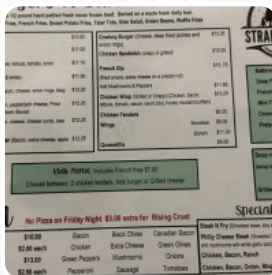

Straight Home Grill Menu

<https://menulist.menu>

184060 State Highway 153, Eland, United States

+17154546278 - <https://www.facebook.com/straighthomeelder/>

On this webpage, you can find the **complete [menu](#)** of **Straight Home Grill** from Eland. Currently, there are **18** meals and drinks available. For **seasonal or weekly deals**, please contact the owner of the restaurant directly. You can also contact them through their website.

Straight Home Grill Menu

Entrées

FRIED PICKLES

Sandwiches & Hot Paninis

HAMBURGER

Burger

CHEESEBURGER

Fish Dishes