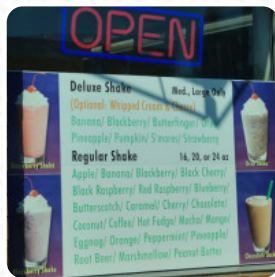

A comprehensive [menu](#) of Chicken Drive In from [Lake Stevens](#) covering all 18 menus and drinks can be found here on the food list. For **changing offers**, please get in touch via phone or use the contact details provided on the website.