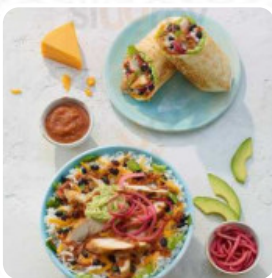

**The Card** of Tropical Smoothie Cafe from Columbia contains about **18** different dishes and drinks. On average, you pay for a dish / drink about \$5.5.