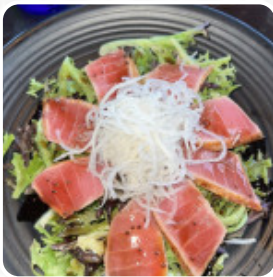

## ***Osha Authentic Thai And Sushi Menu***

<https://menulist.menu>

2201 N Federal Hwy, 33431, Boca Raton, US, United States

(+1)5615761552,(+1)5614056455 - <https://www.osha.getsauce.com/>

Here you can find the [menu](#) of **Osha Authentic Thai And Sushi** in Boca Raton. At the moment, there are 18 menus and drinks on the card. You can inquire about **changing offers** via phone.