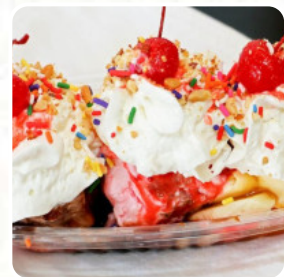

## ***Ice Cream Sweet Shop Menu***

<https://menulist.menu>

3917 Branch Ave, 20748, Temple Hills, US, United States  
+13018999101 - <https://www.icecreamsweetshop.com/>

The menu of **Ice Cream Sweet Shop** from Temple Hills includes **18** dishes. On average, *dishes or drinks* on [the menu](#) cost about \$6.4. The categories can be viewed on the menu below.