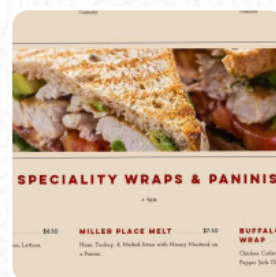

## Better On A Bagel Express Menu

<https://menulist.menu>  
25 Gibbs Rd, 11727, Coram, US, United States  
(+1)6315094884

The menu of Better On A Bagel Express from [Coram](#) includes 18 dishes. On average, dishes or drinks on [the card](#) cost about \$5.0. The categories can be viewed on the menu below.