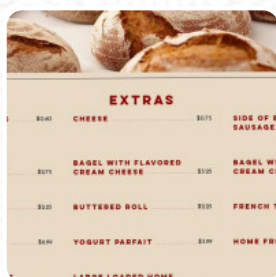

## Better On A Bagel Express Menu

<https://menulist.menu>  
25 Gibbs Rd, 11727, Coram, US, United States  
(+1)6315094884

The menu of Better On A Bagel Express from [Coram](#) includes 18 dishes. On average, dishes or drinks on [the card](#) cost about \$5.0. The categories can be viewed on the menu below.