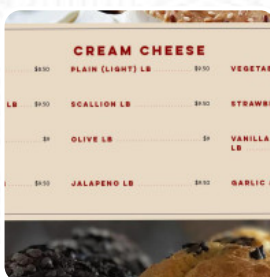

## Better On A Bagel Express Menu

<https://menulist.menu>  
25 Gibbs Rd, 11727, Coram, US, United States  
(+1)6315094884

The menu of Better On A Bagel Express from [Coram](#) includes 18 dishes. On average, dishes or drinks on [the card](#) cost about \$5.0. The categories can be viewed on the menu below.

# Better On A Bagel Express Menu