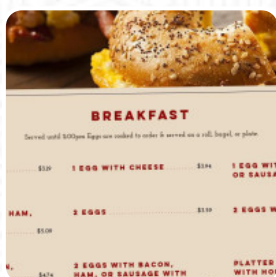

## Better On A Bagel Express Menu

<https://menulist.menu>  
25 Gibbs Rd, 11727, Coram, US, United States  
(+1)6315094884

The menu of Better On A Bagel Express from [Coram](#) includes 18 dishes. On average, dishes or drinks on [the card](#) cost about \$5.0. The categories can be viewed on the menu below.