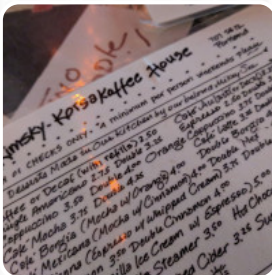

Rimsky-korsakoff House Menu

<https://menulist.menu>

707 SE 12th Ave, Portland I-97214-2410, United States

+15032322640

A complete [menu](https://menulist.menu) of Rimsky-korsakoff House from Portland covering all 18 courses and drinks can be found here on the menu. For seasonal or weekly deals, please get in touch via phone or use the contact details provided on the website.

COFFEE

Restaurant Category

DESSERT

These Types Of Dishes Are Being Served

ICE CREAM

DESSERTS

Dessert

HOT FUDGE SUNDAE