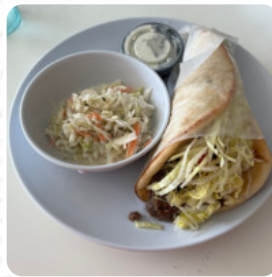

The restaurant from Pompano Beach offers **18** different menus and drinks on [the menu](#) at an average price of $7.2.