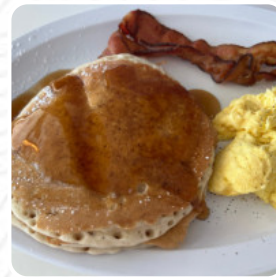

The restaurant from Pompano Beach offers **18** different menus and drinks on [the menu](#) at an average price of $7.2.