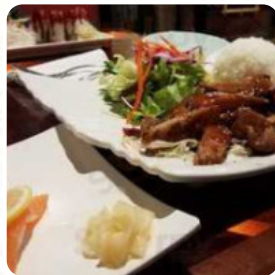

Cowfish Sushi Menu

<https://menulist.menu>

210 W Grand Ave, Grover Beach I-93433-1939, United States

Here you can find the [menu](#) of **Cowfish Sushi** in Grover Beach. At the moment, there are 18 menus and drinks on the food list. You can inquire about **seasonal or weekly deals** via phone.

Cowfish Sushi Menu

Sushi Rolls

SUSHI

Sushi

SASHIMI

Appetizer

SESAME CHICKEN

Beef Dishes