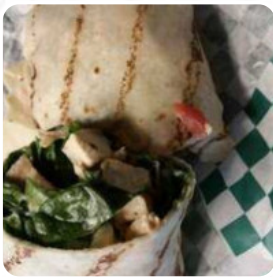

Here you can find the [menu](#) of *Green Healthy Cafe* in Lisle. At the moment, there are **18** meals and drinks on the menu. You can inquire about **changing offers** via phone.