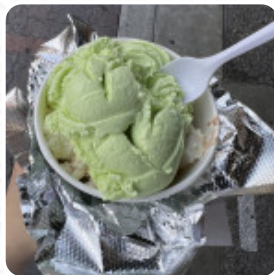

Miyako Old Fashion Ice Cream Menu

<https://menulist.menu>

1470 Fillmore St, 94115, San Francisco, US, United States

+14159315260

A complete [menu](#) of Miyako Old Fashion Ice Cream from San Francisco covering all 18 menus and drinks can be found here on the food list. For **changing offers**, please get in touch via phone or use the contact details provided on the website.

Miyako Old Fashion Ice Cream Menu

Salads

POTATO SALAD

Side Dishes

PICKLES

Starters & Salads

POTATO CHIPS

*Ice Cream**

ICE CREAM

PANINI

Ingredients Used

AVOCADO

CARAMEL

CHOCOLATE

CHEESE

Miyako Old Fashion Ice Cream Menu