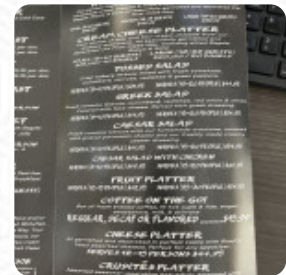

## ***First Class Bagels Menu***

<https://menulist.menu>

1922 Jericho Turnpike, East Northport I-11731-6207, United States  
+16314626013 - <http://firstclassbagelcafe.com/>

A complete [menu](#) of First Class Bagels from East Northport covering all 18 courses and drinks can be found here on the card. For *changing offers*, please get in touch via phone or use the contact details provided on the website.