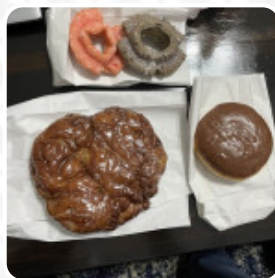

Donut D-light, Boba And Smoothie Menu

<https://menulist.menu>

3301 W Broadway Business Park Ct, 65203, Columbia, US, United States
+15738142303 - <https://www.hy-vee.com/stores/detail.aspx>

The place from Columbia offers **18** different meals and drinks on [the card](#) at an average price of \$1.8.