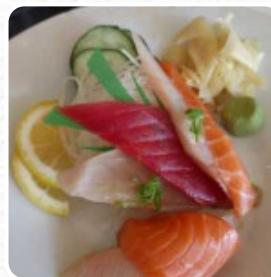

The Card of Big Tuna from Riverside includes about **18** different dishes and drinks. On average, you pay for a dish / drink about $7.0.