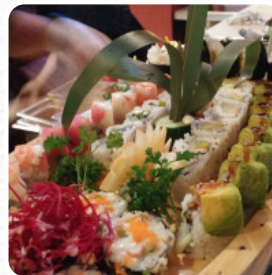

A comprehensive [menu](#) of Wasabi [Sushi Lounge](#) from Brookfield covering all 18 dishes and drinks can be found here on the card. For **changing offers**, please get in touch via phone or use the contact details provided on the website.