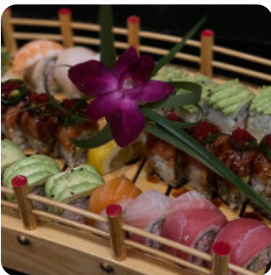

A comprehensive [menu](#) of Wasabi [Sushi Lounge](#) from Brookfield covering all 18 dishes and drinks can be found here on the card. For **changing offers**, please get in touch via phone or use the contact details provided on the website.