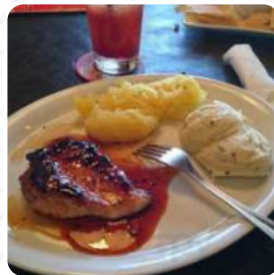

## ***Ruby Tuesday Menu***

<https://menulist.menu>

Tiffany Springs Park, Kansas City, 64153, United States Of America

Here you can find the [menu](#) of **Ruby Tuesday** in Kansas City. At the moment, there are 18 meals and drinks on the card. You can inquire about **seasonal or weekly deals** via phone.