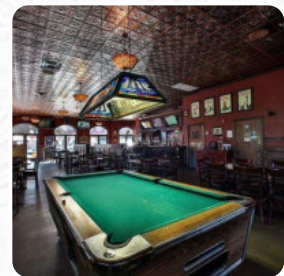

at

World Series · Game 1

The restaurant from Katy offers **18** different dishes and drinks on [the menu](#) at an average price of \$8.7.

The Public House Menu

Entrées

KELLIWOOD FRIED MUSHROOM \$7.0

Sauces