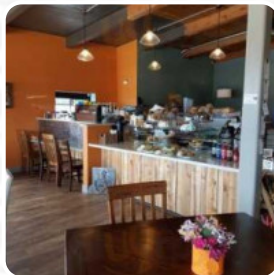

## ***The Hub Studio Cafe, Llc Menu***

<https://menulist.menu>

W4302 County Rd Jm, Plymouth I-53085, United States  
**+19208939000**

A complete [menu](#) of The Hub Studio Cafe, Llc from Plymouth covering all **18** menus and drinks can be found here on the card. For **seasonal or weekly deals**, please get in touch via phone or use the contact details provided on the website.