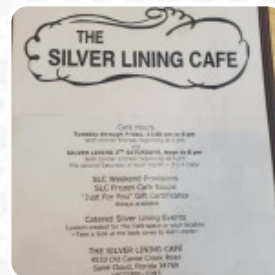

The Silver Lining Cafe Menu

<https://menulist.menu>

4533 Old Canoe Creek Rd, Saint Cloud I-34769-1551, United States
+14078912293 - <http://www.facebook.com/slinkandbardot/>

A comprehensive [menu](#) of The Silver Lining Cafe from Saint Cloud covering all 18 meals and drinks can be found here on the menu. For **changing offers**, please get in touch via phone or use the contact details provided on the website.