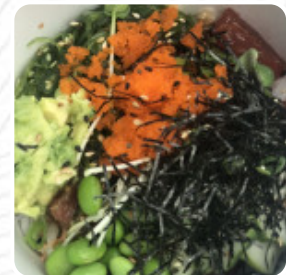

On this site, you can find the *complete menu* of Poké Bowl from Fargo. Currently, there are **18** menus and drinks up for grabs. For **changing offers**, please contact the restaurant owner directly. You can also contact them through their website.