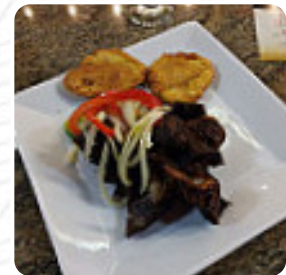

The restaurant from Elmont offers **43** different **dishes and drinks** on [the menu](#) at an average price of $18.2.