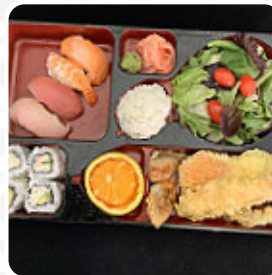

Sushi Star Menu

<https://menulist.menu>

2405 S Stemmons Fwy 122, 75067, Lewisville, US, United States
(+1)4698187751

The Card of Sushi Star from Lewisville includes about **30** different dishes and drinks. On average, you pay for a dish / drink about \$13.9.

Sushi Star Menu

Salads

SEAWEED SALAD \$6.5

Sandwiches

CALIFORNIA SANDWICH

Bowls

CHICKEN TERIYAKI BOWL \$12.0

Ramen

FRIED RICE

Sushi Entrees

SUSHI AND SASHIMI DINNER \$21.0

Japanese Sushi Bar Entrees

SUSHI DINNER \$18.0

Appetizer

TEMPURA

POKE BOWL