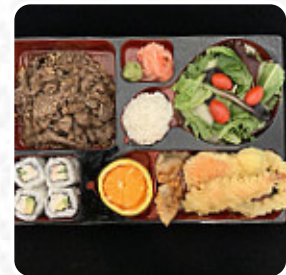

Sushi Star Menu

<https://menulist.menu>

2405 S Stemmons Fwy 122, 75067, Lewisville, US, United States
(+1)4698187751

The Card of Sushi Star from Lewisville includes about **30** different dishes and drinks. On average, you pay for a dish / drink about \$13.9.

Sushi Star Menu

Salads

SEAWEED SALAD \$6.5

Sandwiches

CALIFORNIA SANDWICH

Bowls

CHICKEN TERIYAKI BOWL \$12.0

Ramen

FRIED RICE

Sushi Entrees

SUSHI AND SASHIMI DINNER \$21.0

Japanese Sushi Bar Entrees

SUSHI DINNER \$18.0

Appetizer

TEMPURA

POKE BOWL