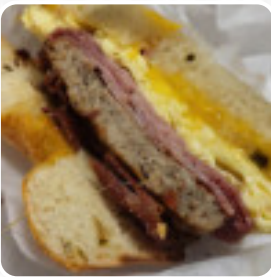

The menu of **Bagel Gourmet Coffee Shop** from Phoenix includes **108** dishes. On average, *dishes or drinks on [the menu](#)* cost about $7.4. The categories can be viewed on the menu below.