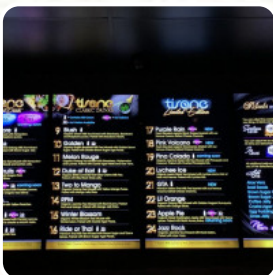

Tisane Menu

<https://menulist.menu>

2980 E Capitol Expy, San Jose I-95148-4247, United States
(+1)4088339790,(+1)4085050909 - <http://www.tisanegroup.com/>

The restaurant from San Jose offers **18** different dishes and drinks on [the card](#) at an average price of \$5.8.

Tisane Menu

Drinks

DRINKS

Hot Drinks

TEA

Coffee

MATCHA LATTE

Restaurant Category