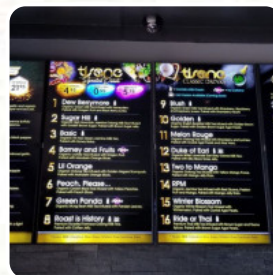

Tisane Menu

<https://menulist.menu>

2980 E Capitol Expy, San Jose I-95148-4247, United States
(+1)4088339790,(+1)4085050909 - <http://www.tisanegroup.com/>

The restaurant from San Jose offers **18** different dishes and drinks on [the card](#) at an average price of \$5.8.

Tisane Menu

Drinks

DRINKS

Hot Drinks

TEA

Coffee

MATCHA LATTE

Restaurant Category