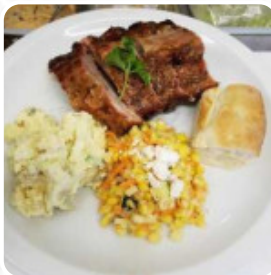

A comprehensive [menu](#) of Nellie's Deli Tap House from [Sutherlin](#) covering all 18 menus and drinks can be found here on the food list. For seasonal or weekly deals, please get in touch via phone or use the contact details provided on the website.