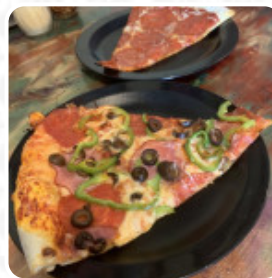

A comprehensive [menu](#) of Martolli's Hand Tossed [Pizza Plaza](#) from [Ashland](#) covering all 18 dishes and drinks can be found here on the card. For *seasonal* or *weekly deals*, please get in touch via phone or use the contact details provided on the website.